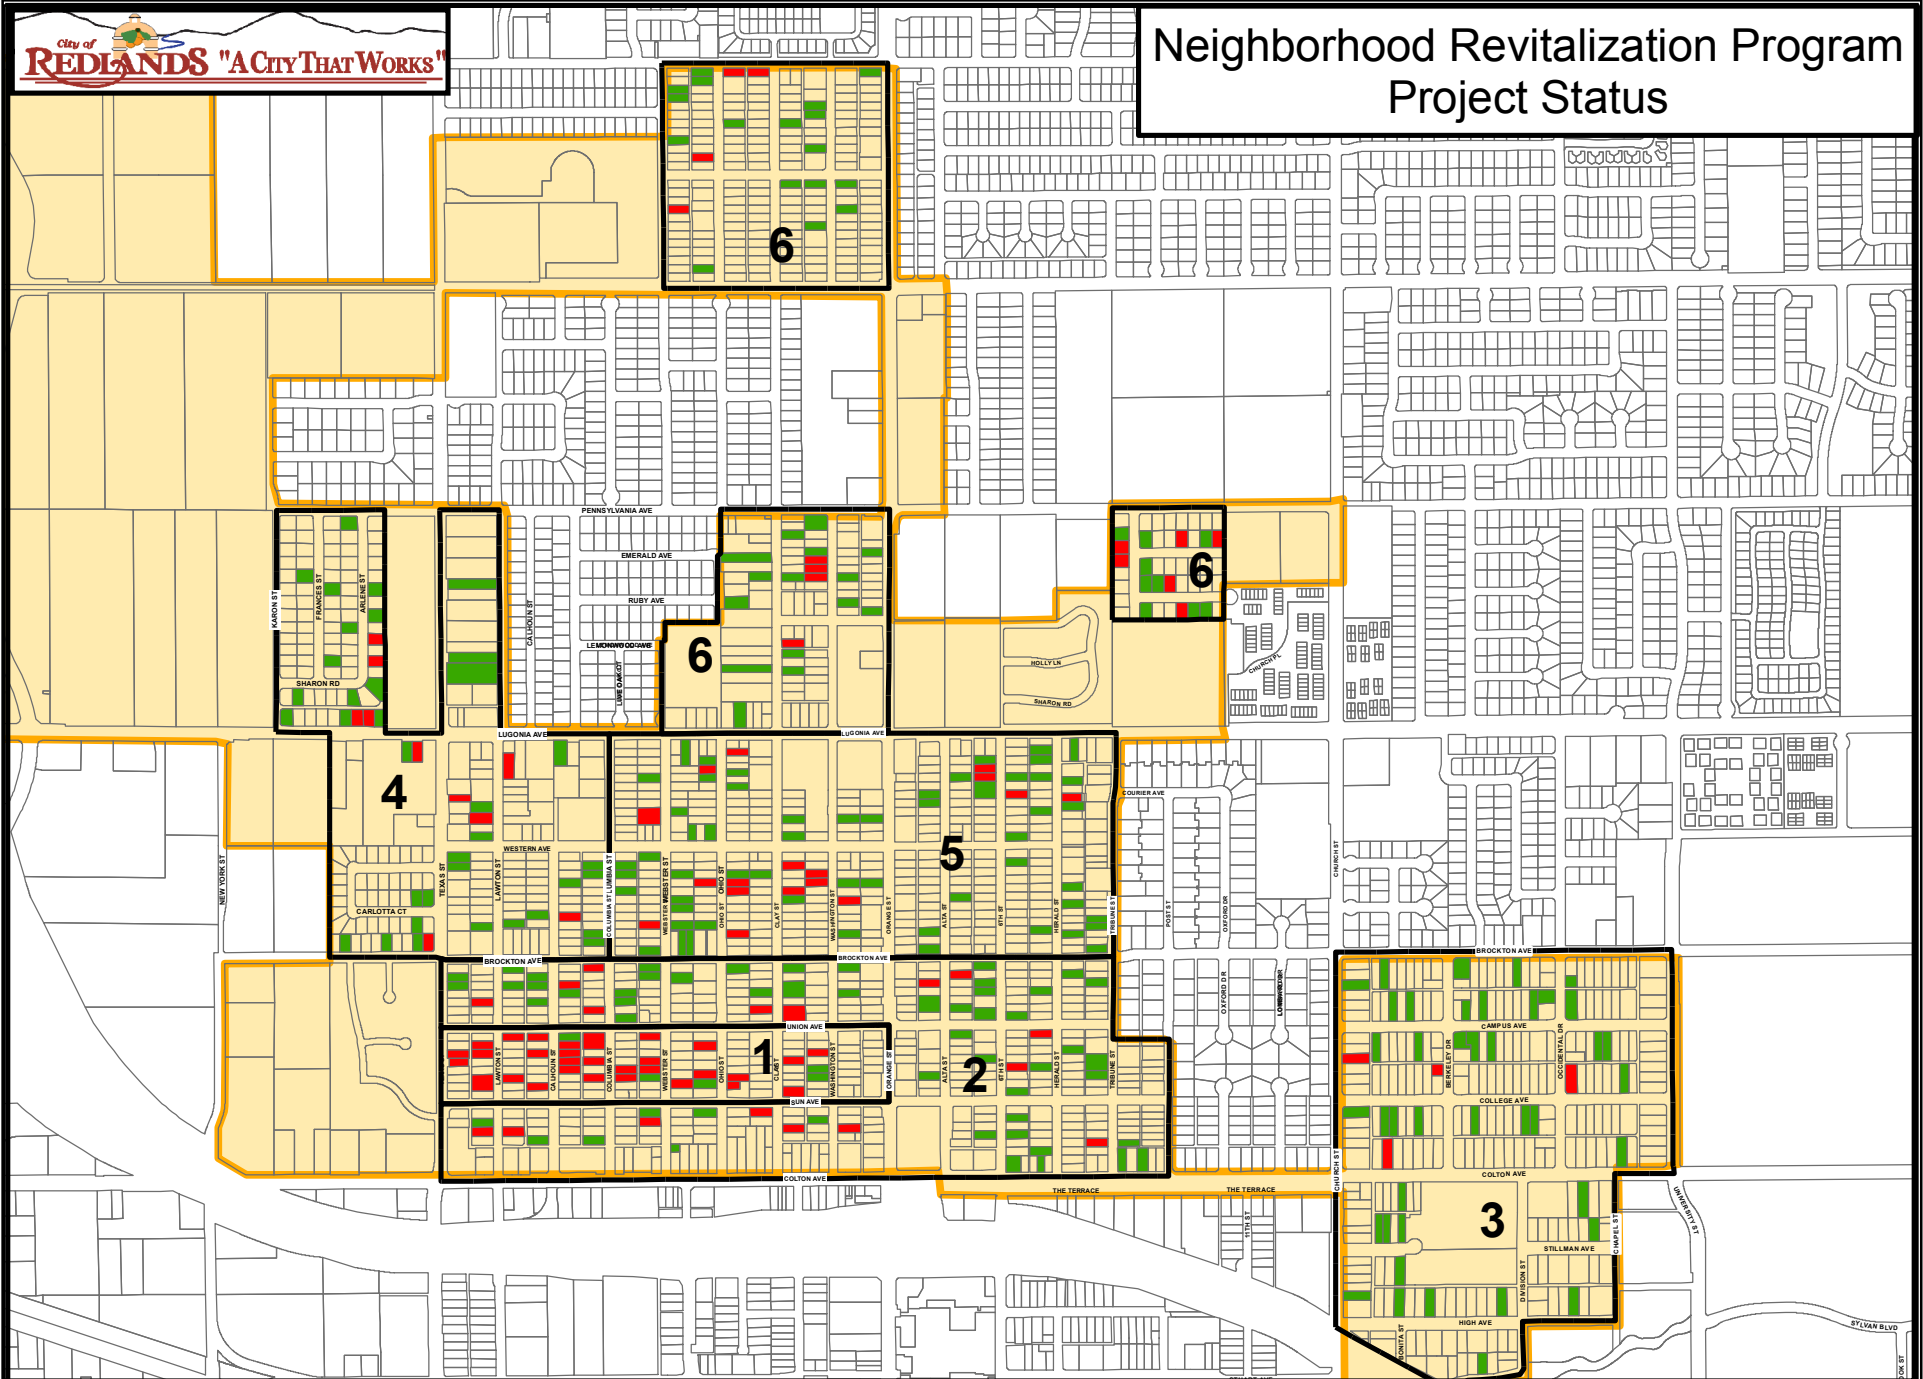

Neighborhood Revitalization Program Project Status

 Completed Projects
 In Process Projects

 Target Area Boundaries
 North Redlands Revitalization Area